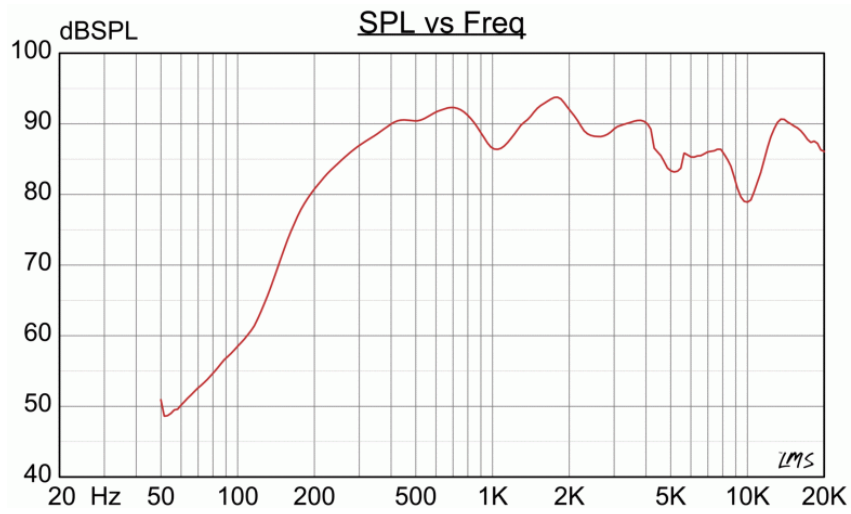

CAREEX-6 - ATEX

Wall-mounted EX Loudspeaker

Main features

- Robust industrial technology
- Sturdy and robust design
- Ingress protection of connection chamber IP67
- Loudspeaker for Ex zone 1

The wall-mounted Ex loudspeakers of the CAREEX-6 - ATEX series are used together with the INDUSTRONIC communication and public address. They are especially designed for installation in ex zones, e.g. laboratories.

Mechanical data

• Housing	Aluminium anodized
• Dimensions (Weight x Height x Depth)	171 mm x 178 mm x 145 mm (6 3/4" x 7" x 5 3/4")
• Cable gland	M20
• Ingress protection of connection chamber	IP67
• Weight	3.6 kg (7,94 lb)
• Color	Grey
• Mounting	Foot bracket

Electrical data

• Rated power	6 W
• Transformer tapings	100 V: 6 W / 3 W / 1,5 W / 1 W / 0,5 W / 0,3 W
• Sound pressure level 1 W, 1 m	86 dB +/- 3 dB
• Sound pressure level 6 W, 1 m	93 dB +/- 3 dB
• Effective frequency range	160 Hz to 16000 Hz
• Dispersion angle (-6dB)	1 kHz: 180°, 4 kHz: 90°
• Certification	Ex II2G Ex d e IIB+H ₂ T6 Gb
• Ambient temperature during operation	-20 °C to +40 °C (-4 °F to 104 °F)

Frequency diagram

Measurement conditions

Sound pressure level (SPL): 1 W / 1 m

Pink noise: 1/3 octave filter

Output level related to distance

P _{max} : 6 W	Level (dB) at	(-6 dB)	(-12 dB)	(-16 dB)	(-18 dB)	(-20 dB)	(-22 dB)	(-24 dB)	(-26 dB)	
		1 m	2 m	4 m	6 m	8 m	10 m	12 m	15 m	20 m
		93	87	81	77	75	73	71	69	67