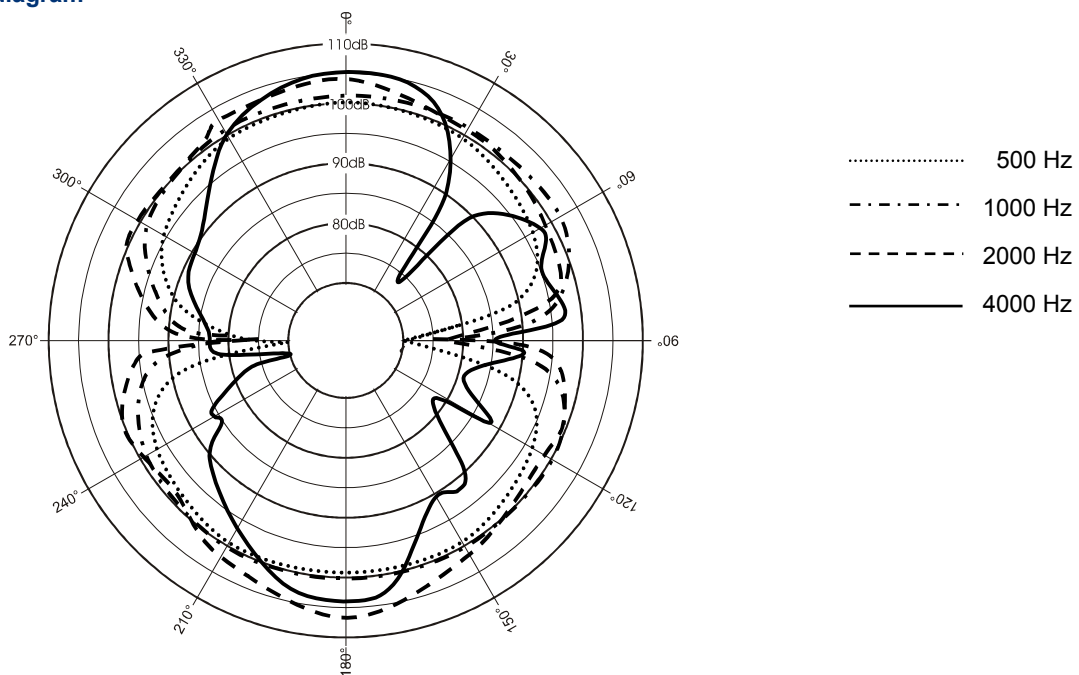

Mechanical data

• Housing	Aluminium anodized
• Dimensions (Weight x Height x Depth)	171 mm x 178 mm x 145 mm (6 3/4" x 7" x 5 3/4")
• Cable gland	M20
• Ingress protection of connection chamber	IP67
• Weight	3.6 kg (7,94 lb)
• Color	Grey
• Mounting	Foot bracket

Electrical data

• Rated power	6 W
• Transformer tapings	100 V: 6 W / 3 W / 1,5 W / 1 W / 0,5 W / 0,3 W
• Sound pressure level 1 W, 1 m	86 dB +/- 3 dB
• Sound pressure level 6 W, 1 m	93 dB +/- 3 dB
• Effective frequency range	160 Hz to 16000 Hz
• Dispersion angle (-6dB)	1 kHz: 180°, 4 kHz: 90°
• Certification	Ex II2G Ex d e IIB+H ₂ T6 Gb
• Ambient temperature during operation	-20 °C to +40 °C (-4 °F to 104 °F)

Frequency diagram

Measurement conditions

Sound pressure level (SPL): 1 W / 1 m

Pink noise: 1/3 octave filter

Output level related to distance

P _{max} : 6 W	Level (dB) at	(-6 dB)	(-12 dB)	(-16 dB)	(-18 dB)	(-20 dB)	(-22 dB)	(-24 dB)	(-26 dB)	
		1 m	2 m	4 m	6 m	8 m	10 m	12 m	15 m	20 m
		93	87	81	77	75	73	71	69	67

Polar diagram

Figure 1: Dimensional drawing CAREEX-6 - ATEX

INDUSTRONIC®

Industrie-Electronic GmbH & Co. KG
 Carl-Jacob-Kolb-Weg 1
 97877 Wertheim / Germany

Tel.: +49 9342 871-0
 Fax: +49 9342 871-565

info@industronic.de
 www.industronic.com