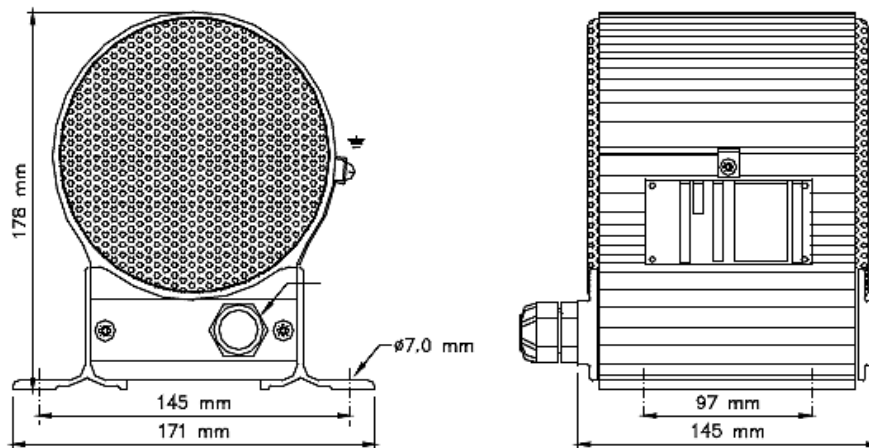

Mechanical data

• Housing	Aluminium anodized
• Dimensions (Weight x Height x Depth)	171 mm x 178 mm x 145 mm (6 3/4" x 7" x 5 3/4")
• Cable gland	M20
• Ingress protection of connection chamber	IP67
• Weight	3.6 kg (7,94 lb)
• Color	Grey
• Mounting	Foot bracket

Polar diagram

Figure 1: Dimensional drawing CAREEX-6 - ATEX

INDUSTRONIC®

Industrie-Electronic GmbH & Co. KG
 Carl-Jacob-Kolb-Weg 1
 97877 Wertheim / Germany

Tel.: +49 9342 871-0
 Fax: +49 9342 871-565

info@industronic.de
 www.industronic.com