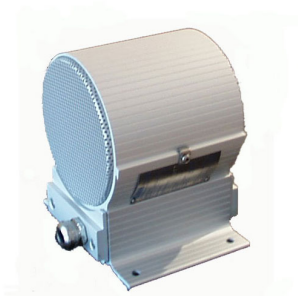

CAREEX-6 - ATEX

Wall-mounted EX Loudspeaker

Main features

- Robust industrial technology
- Sturdy and robust design
- Ingress protection of connection chamber IP67
- Loudspeaker for Ex zone 1

The wall-mounted Ex loudspeakers of the CAREEX-6 - ATEX series are used together with the INDUSTRONIC communication and public address. They are especially designed for installation in ex zones, e.g. laboratories.

Mechanical data

• Housing	Aluminium anodized
• Dimensions (Weight x Height x Depth)	171 mm x 178 mm x 145 mm (6 3/4" x 7" x 5 3/4")
• Cable gland	M20
• Ingress protection of connection chamber	IP67
• Weight	3.6 kg (7,94 lb)
• Color	Grey
• Mounting	Foot bracket

Electrical data

• Rated power	6 W
• Transformer tapings	100 V: 6 W / 3 W / 1,5 W / 1 W / 0,5 W / 0,3 W
• Sound pressure level 1 W, 1 m	86 dB +/- 3 dB
• Sound pressure level 6 W, 1 m	93 dB +/- 3 dB
• Effective frequency range	160 Hz to 16000 Hz
• Dispersion angle (-6dB)	1 kHz: 180°, 4 kHz: 90°
• Certification	Ex II2G Ex d e IIB+H ₂ T6 Gb
• Ambient temperature during operation	-20 °C to +40 °C (-4 °F to 104 °F)