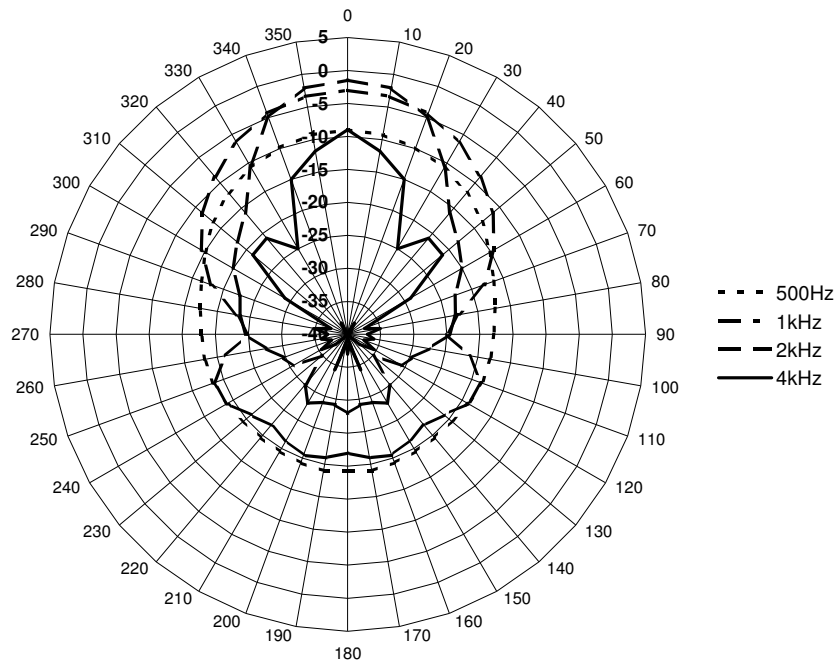

Sound Pressure Level (SPL): 1 W / 1 m

Pink noise: 1/3 octave filter

**Output Level related to Distance**

P <sub>max</sub> :	Level (dB)	(-6 dB)	(-14 dB)	(-20 dB)	(-23 dB)	(-26 dB)	(-28 dB)	(-29 dB)	(-36 dB)	
	at									
25 W	1 m (3.3 ft)	2 m (6.6 ft)	5 m (16.4 ft)	10 m (33 ft)	15 m (49 ft)	20 m (66 ft)	25 m (82 ft)	30 m (98 ft)	65 m (213 ft)	
		124	118	110	104	101	98	96	95	88

## Polar Diagram

Figure 1: Dimensional drawing KL 25/2 UE