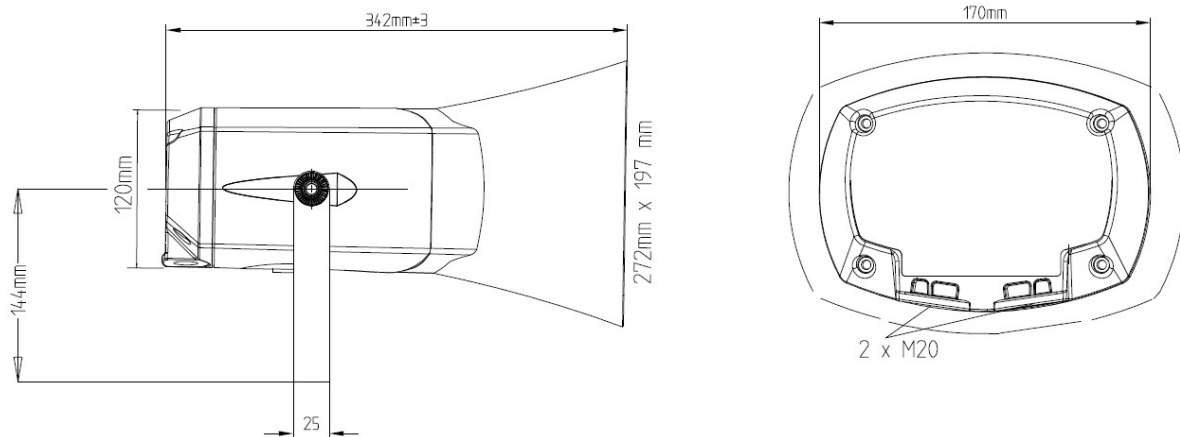

### Mechanical Data

• Housing	Special plastic
• Dimensions	272 mm x 197 mm x 342 mm (10.7" x 7.8" x 13.5")
• Cable entries	2 x M20
• Cable gland	1 x M20
• Connection	Screw terminals
• Degree of protection	IP67
• Weight	2.2 kg (4.9 lbs)
• Color	Light gray (RAL 7035)
• Mounting	Stainless steel bracket

## Polar Diagram

Figure 1: Dimensional drawing KL 25/2 UE