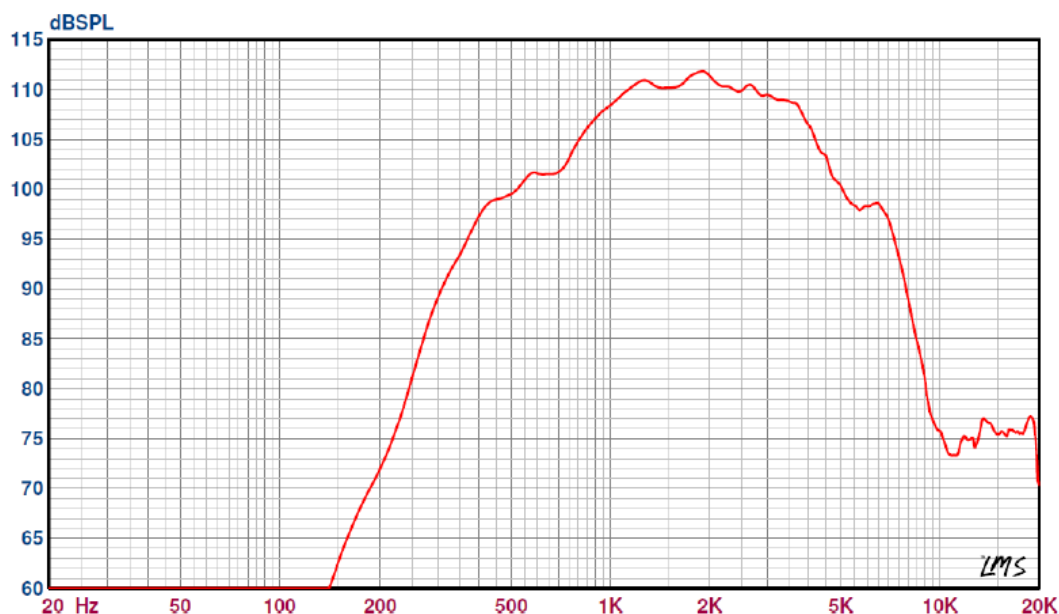

Environmental Requirements

- Ambient temperature during operation -50 °C to +90 °C (-58 °F to +194 °F)
- Humidity Max. 95 %

Order Data

Type Number

001-225-039

Frequency Diagram

Measurement Conditions:

Sound Pressure Level (SPL): 1 W / 1 m

Pink noise: 1/3 octave filter

Output Level related to Distance

P_{max}:	Level (dB)	(-6 dB)	(-14 dB)	(-20 dB)	(-23 dB)	(-26 dB)	(-28 dB)	(-29 dB)	(-36 dB)	
	at									
25 W	1 m (3.3 ft)	2 m (6.6 ft)	5 m (16.4 ft)	10 m (33 ft)	15 m (49 ft)	20 m (66 ft)	25 m (82 ft)	30 m (98 ft)	65 m (213 ft)	
		124	118	110	104	101	98	96	95	88