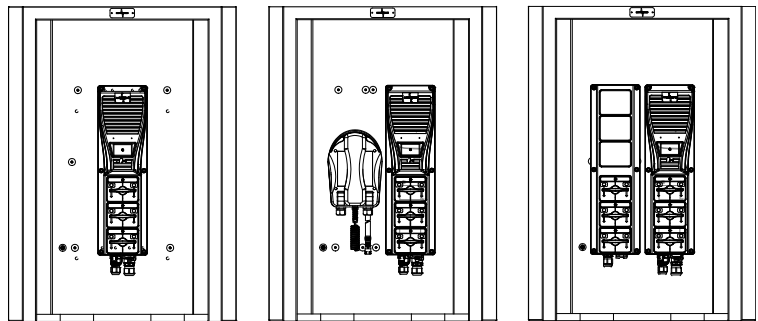

TECHNICAL DATA

Outer material	Glass-fiber reinforced plastic (GRP)
Inner lining	1.5 mm SUS304 perforated plate
Insulation	Flame-retardant, sound-absorbing, mineral fiber panels
Noise reduction	Up to 30 dB
Width x height x depth	650 mm x 900 mm x 535 mm (25.59" x 35.43" x 21.06")
Weight	Approx. 35 kg (approx. 77.16 lbs)
Ambient temperature	-40 °C to +85 °C (-40 °F to +185 °F)
Color*	Black (RAL 9005), Green (RAL 6024), Orange (RAL 2004), Red (RAL 3000), Yellow (RAL 1018) with black stripes (RAL 9005, 45° / 100 mm wide), Yellow (RAL 1018)

*Other colors on request

SCOPE OF SUPPLY

- 1 x acoustic hood
- 1 x mounting material for intercom stations and accessories

DIMENSIONS

POLAR DIAGRAM

MOUNTING OPTIONS

ACCESSORY

Description	Type Number
Wall mounting kit for 1 AH 001	070-900-100