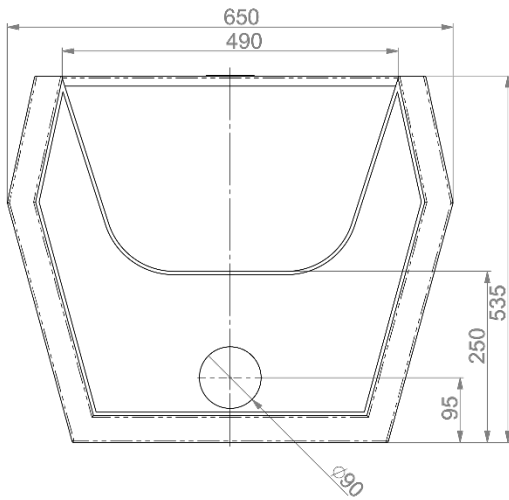

TECHNICAL DATA

Outer material	Glass-fiber reinforced plastic (GRP)
Inner lining	1.5 mm SUS304 perforated plate
Insulation	Flame-retardant, sound-absorbing, mineral fiber panels
Noise reduction	Up to 30 dB
Width x height x depth	650 mm x 900 mm x 535 mm (25.59" x 35.43" x 21.06")
Weight	Approx. 35 kg (approx. 77.16 lbs)
Ambient temperature	-40 °C to +85 °C (-40 °F to +185 °F)
Color*	Black (RAL 9005), Green (RAL 6024), Orange (RAL 2004), Red (RAL 3000), Yellow (RAL 1018) with black stripes (RAL 9005, 45° / 100 mm wide), Yellow (RAL 1018)

*Other colors on request

SCOPE OF SUPPLY

- 1 x acoustic hood
- 1 x mounting material for intercom stations and accessories

DIMENSIONS

POLAR DIAGRAM

MOUNTING OPTIONS

ACCESSORY

Description	Type Number
Wall mounting kit for 1 AH 001	070-900-100

ORDER DATA

Color	Type Number
Black	070-201-002/BK
Green	070-201-002/GN
Orange	070-201-002/OG
Red	070-201-002/RD
Yellow with black stripes	070-201-002/YB
Yellow	070-201-002/YE

© INDUSTRIONIC