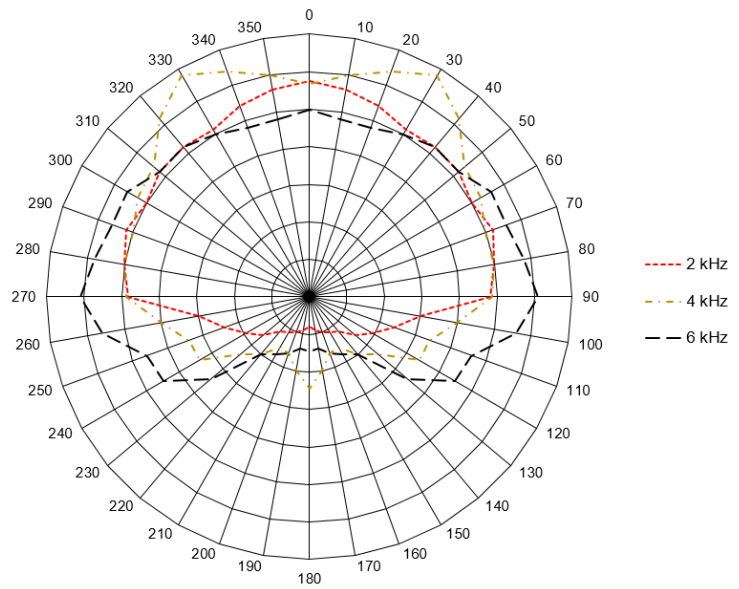

POLAR DIAGRAM