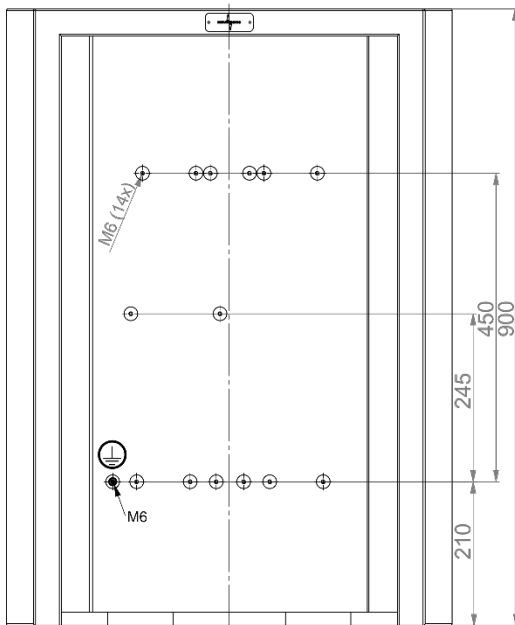

TECHNICAL DATA

Outer material	Glass-fiber reinforced plastic (GRP)
Inner lining	1.5 mm SUS304 perforated plate
Insulation	Flame-retardant, sound-absorbing, mineral fiber panels
Noise reduction	Up to 30 dB
Width x height x depth	650 mm x 900 mm x 535 mm (25.59" x 35.43" x 21.06")
Weight	Approx. 35 kg (approx. 77.16 lbs)
Ambient temperature	-40 °C to +85 °C (-40 °F to +185 °F)
Color*	Black (RAL 9005), Green (RAL 6024), Orange (RAL 2004), Red (RAL 3000), Yellow (RAL 1018) with black stripes (RAL 9005, 45° / 100 mm wide), Yellow (RAL 1018)

*Other colors on request

SCOPE OF SUPPLY

- 1 x acoustic hood
- 1 x mounting material for intercom stations and accessories

DIMENSIONS

POLAR DIAGRAM

MOUNTING OPTIONS

ACCESSORY

Description	Type Number
Wall mounting kit for 1 AH 001	070-900-100

ORDER DATA

Color	Type Number
Black	070-201-002/BK
Green	070-201-002/GN
Orange	070-201-002/OG
Red	070-201-002/RD
Yellow with black stripes	070-201-002/YB
Yellow	070-201-002/YE

© INDUSTRIONIC