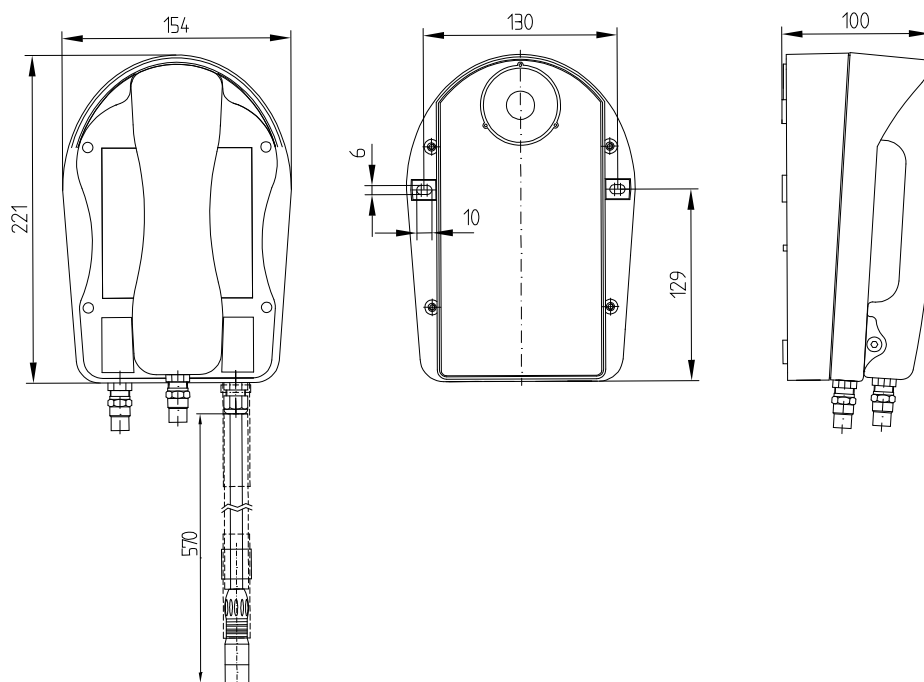

Components

- Housing with spring mechanism for handset
- Handset with stainless steel reinforced armored cord
- Connection line to intercom station

Mechanical Data

- | | |
|--------------------------|---|
| • Width x height x depth | 154 mm x 221 mm x 100 mm
(6.06" x 8.70" x 3.94") |
| • Weight | Approx. 1.5 kg (approx. 3.31 lbs) |
| • Color | Dark gray |
| • Length of armored cord | 1 m (3.28 ft) |
| • Length connection line | 0.6 m (1.97 ft) |

Electrical Data

- | | |
|-------------------|-----------------|
| • Microphone type | Electret |
| • Receiver inset | Dynamic |
| • Input level | 0 dB / 200 Ohms |

Figure 1: Dimensional drawing 1 DAH 02